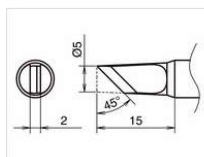

T53 Series

Shape B

T53-B05 Shape-0.5B
B5345 Nozzle assembly A

Shape BC

T53-BC2030 Shape-BC hor: 2mm vrt: 3mm
B5345 Nozzle assembly A

T53-BC4060 Shape-BC hor: 4mm vrt: 6mm
B5347 Nozzle assembly C

T53-BC6090 Shape-BC hor: 6mm vrt: 9mm
B5347 Nozzle assembly C

Shape D

T53-D16 Shape-1.6D
B5345 Nozzle assembly A

T53-D24 Shape-2.4D
B5347 Nozzle assembly C

T53-D32 Shape-3.2D
B5347 Nozzle assembly C

T53-D45 Shape-4.5D
B5347 Nozzle assembly C

T53-D52 Shape-5.2D
B5347 Nozzle assembly C

Shape K

T53-K Shape-K
B5346 Nozzle assembly B

Shape BC w/slot

T53-BCR1645 Shape-BC with slot
in: 1.6mm out: 4.5mm
B5346 Nozzle assembly B

Shape D w/V-groove

T53-DR32 Shape-3.2D with V-groove
B5346 Nozzle assembly B