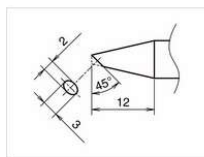

T53 Series

Shape B

T53-B05 Shape-0.5B
B5345 Nozzle assembly A

Shape BC

T53-BC2030 Shape-BC hor: 2mm vrt: 3mm
B5345 Nozzle assembly A

T53-BC4060 Shape-BC hor: 4mm vrt: 6mm
B5347 Nozzle assembly C

T53-BC6090 Shape-BC hor: 6mm vrt: 9mm
B5347 Nozzle assembly C

Shape K

T53-K Shape-K
B5346 Nozzle assembly B

Shape BC w/slot

T53-BCR1645 Shape-BC with slot
in: 1.6mm out: 4.5mm
B5346 Nozzle assembly B

Shape D w/V-groove

T53-DR32 Shape-3.2D with V-groove
B5346 Nozzle assembly B