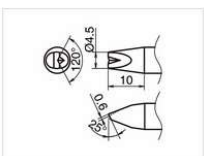

Shape K

T53-K Shape-K
B5346 Nozzle assembly B

Shape BC w/slot

T53-BCR1645 Shape-BC with slot
in: 1.6mm out: 4.5mm
B5346 Nozzle assembly B

Shape D w/V-groove

T53-DR32 Shape-3.2D with V-groove
B5346 Nozzle assembly B