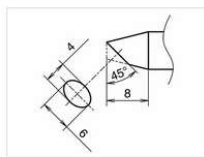

T53 Series

Shape B

T53-B05 Shape-0.5B
B5345 Nozzle assembly A

Shape BC

T53-BC2030 Shape-BC hor: 2mm vrt: 3mm
B5345 Nozzle assembly A

T53-BC4060 Shape-BC hor: 4mm vrt: 6mm
B5347 Nozzle assembly C

T53-BC6090 Shape-BC hor: 6mm vrt: 9mm
B5347 Nozzle assembly C

Shape D

T53-D16 Shape-1.6D
B5345 Nozzle assembly A

T53-D24 Shape-2.4D
B5347 Nozzle assembly C

T53-D32 Shape-3.2D
B5347 Nozzle assembly C

T53-D45 Shape-4.5D
B5347 Nozzle assembly C

T53-D52 Shape-5.2D
B5347 Nozzle assembly C

Shape K

T53-K Shape-K
B5346 Nozzle assembly B

Shape BC w/slot

T53-BCR1645 Shape-BC with slot
in: 1.6mm out: 4.5mm
B5346 Nozzle assembly B

Shape D w/V-groove

T53-DR32 Shape-3.2D with V-groove
B5346 Nozzle assembly B