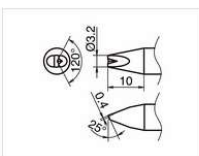

Shape K

T53-K Shape-K
B5346 Nozzle assembly B

Shape BC w/slot

T53-BCR1645 Shape-BC with slot
in: 1.6mm out: 4.5mm
B5346 Nozzle assembly B

Shape D w/V-groove

T53-DR32 Shape-3.2D with V-groove
B5346 Nozzle assembly B