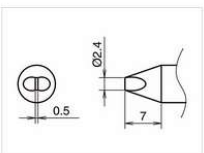

T53-D24 Shape-2.4D
B5347 Nozzle assembly C