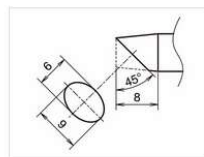

T53 Series

Shape B

T53-B05 Shape-0.5B
B5345 Nozzle assembly A

Shape BC

T53-BC2030 Shape-BC hor: 2mm vrt: 3mm
B5345 Nozzle assembly A

T53-BC4060 Shape-BC hor: 4mm vrt: 6mm
B5347 Nozzle assembly C

T53-BC6090 Shape-BC hor: 6mm vrt: 9mm
B5347 Nozzle assembly C

Shape K

T53-K Shape-K
B5346 Nozzle assembly B

Shape BC w/slot

T53-BCR1645 Shape-BC with slot
in: 1.6mm out: 4.5mm
B5346 Nozzle assembly B

Shape D w/V-groove

T53-DR32 Shape-3.2D with V-groove
B5346 Nozzle assembly B