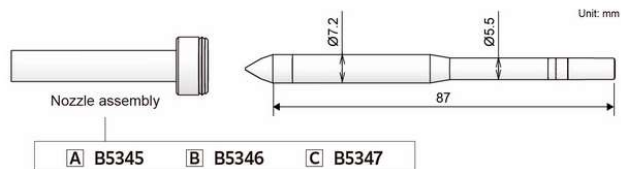

T53 Series

Shape B

T53-B05 Shape-0.5B
B5345 Nozzle assembly A

Shape BC

T53-BC2030 Shape-BC hor: 2mm vrt: 3mm
B5345 Nozzle assembly A

T53-BC4060 Shape-BC hor: 4mm vrt: 6mm
B5347 Nozzle assembly C

T53-BC6090 Shape-BC hor: 6mm vrt: 9mm
B5347 Nozzle assembly C