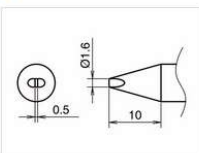

Shape D

T53-D16 Shape-1.6D
B5345 Nozzle assembly A