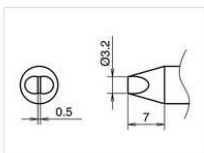

T53-D32 Shape-3.2D
B5347 Nozzle assembly C