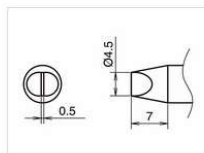

T53 Series

Shape B

T53-B05 Shape-0.5B
B5345 Nozzle assembly A

Shape BC

T53-BC2030 Shape-BC hor: 2mm vrt: 3mm
B5345 Nozzle assembly A

T53-BC4060 Shape-BC hor: 4mm vrt: 6mm
B5347 Nozzle assembly C

T53-BC6090 Shape-BC hor: 6mm vrt: 9mm
B5347 Nozzle assembly C

Shape D

T53-D16 Shape-1.6D
B5345 Nozzle assembly A

T53-D24 Shape-2.4D
B5347 Nozzle assembly C

T53-D32 Shape-3.2D
B5347 Nozzle assembly C

T53-D45 Shape-4.5D
B5347 Nozzle assembly C

T53-D52 Shape-5.2D
B5347 Nozzle assembly C

Shape K

T53-K Shape-K
B5346 Nozzle assembly B

Shape BC w/slot

T53-BCR1645 Shape-BC with slot
in: 1.6mm out: 4.5mm
B5346 Nozzle assembly B

Shape D w/V-groove

T53-DR32 Shape-3.2D with V-groove
B5346 Nozzle assembly B