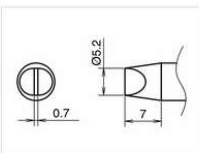

T53 Series

Shape B

T53-B05 Shape-0.5B
B5345 Nozzle assembly A

Shape BC

T53-BC2030 Shape-BC hor: 2mm vrt: 3mm
B5345 Nozzle assembly A

T53-BC4060 Shape-BC hor: 4mm vrt: 6mm
B5347 Nozzle assembly C

T53-BC6090 Shape-BC hor: 6mm vrt: 9mm
B5347 Nozzle assembly C

Shape D

T53-D16 Shape-1.6D
B5345 Nozzle assembly A

T53-D24 Shape-2.4D
B5347 Nozzle assembly C

T53-D32 Shape-3.2D
B5347 Nozzle assembly C

T53-D45 Shape-4.5D
B5347 Nozzle assembly C

T53-D52 Shape-5.2D
B5347 Nozzle assembly C

Shape K

T53-K Shape-K
B5346 Nozzle assembly B

Shape BC w/slot

T53-BCR1645 Shape-BC with slot
in: 1.6mm out: 4.5mm
B5346 Nozzle assembly B

Shape D w/V-groove

T53-DR32 Shape-3.2D with V-groove
B5346 Nozzle assembly B