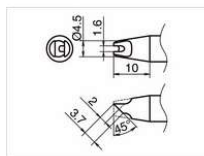

T53 Series

Shape B

T53-B05 Shape-0.5B
B5345 Nozzle assembly A

Shape BC

T53-BC2030 Shape-BC hor: 2mm vrt: 3mm
B5345 Nozzle assembly A

T53-BC4060 Shape-BC hor: 4mm vrt: 6mm
B5347 Nozzle assembly C

T53-BC6090 Shape-BC hor: 6mm vrt: 9mm
B5347 Nozzle assembly C

Shape D

T53-D16 Shape-1.6D
B5345 Nozzle assembly A

T53-D24 Shape-2.4D
B5347 Nozzle assembly C

T53-D32 Shape-3.2D
B5347 Nozzle assembly C

T53-D45 Shape-4.5D
B5347 Nozzle assembly C

T53-D52 Shape-5.2D
B5347 Nozzle assembly C

Shape K

T53-K Shape-K
B5346 Nozzle assembly B

Shape BC w/slot

T53-BCR1645 Shape-BC with slot
in: 1.6mm out: 4.5mm
B5346 Nozzle assembly B

Shape D w/V-groove

T53-DR32 Shape-3.2D with V-groove
B5346 Nozzle assembly B