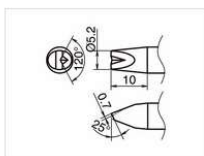

T53-DR52 Shape-5.2D with V-groove
B5346 Nozzle assembly B