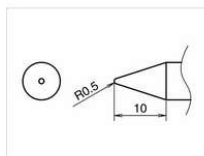

T53 Series

Shape B

T53-B05 Shape-0.5B
B5345 Nozzle assembly A

Shape BC

T53-BC2030 Shape-BC hor: 2mm vrt: 3mm
B5345 Nozzle assembly A

T53-BC4060 Shape-BC hor: 4mm vrt: 6mm
B5347 Nozzle assembly C

T53-BC6090 Shape-BC hor: 6mm vrt: 9mm
B5347 Nozzle assembly C